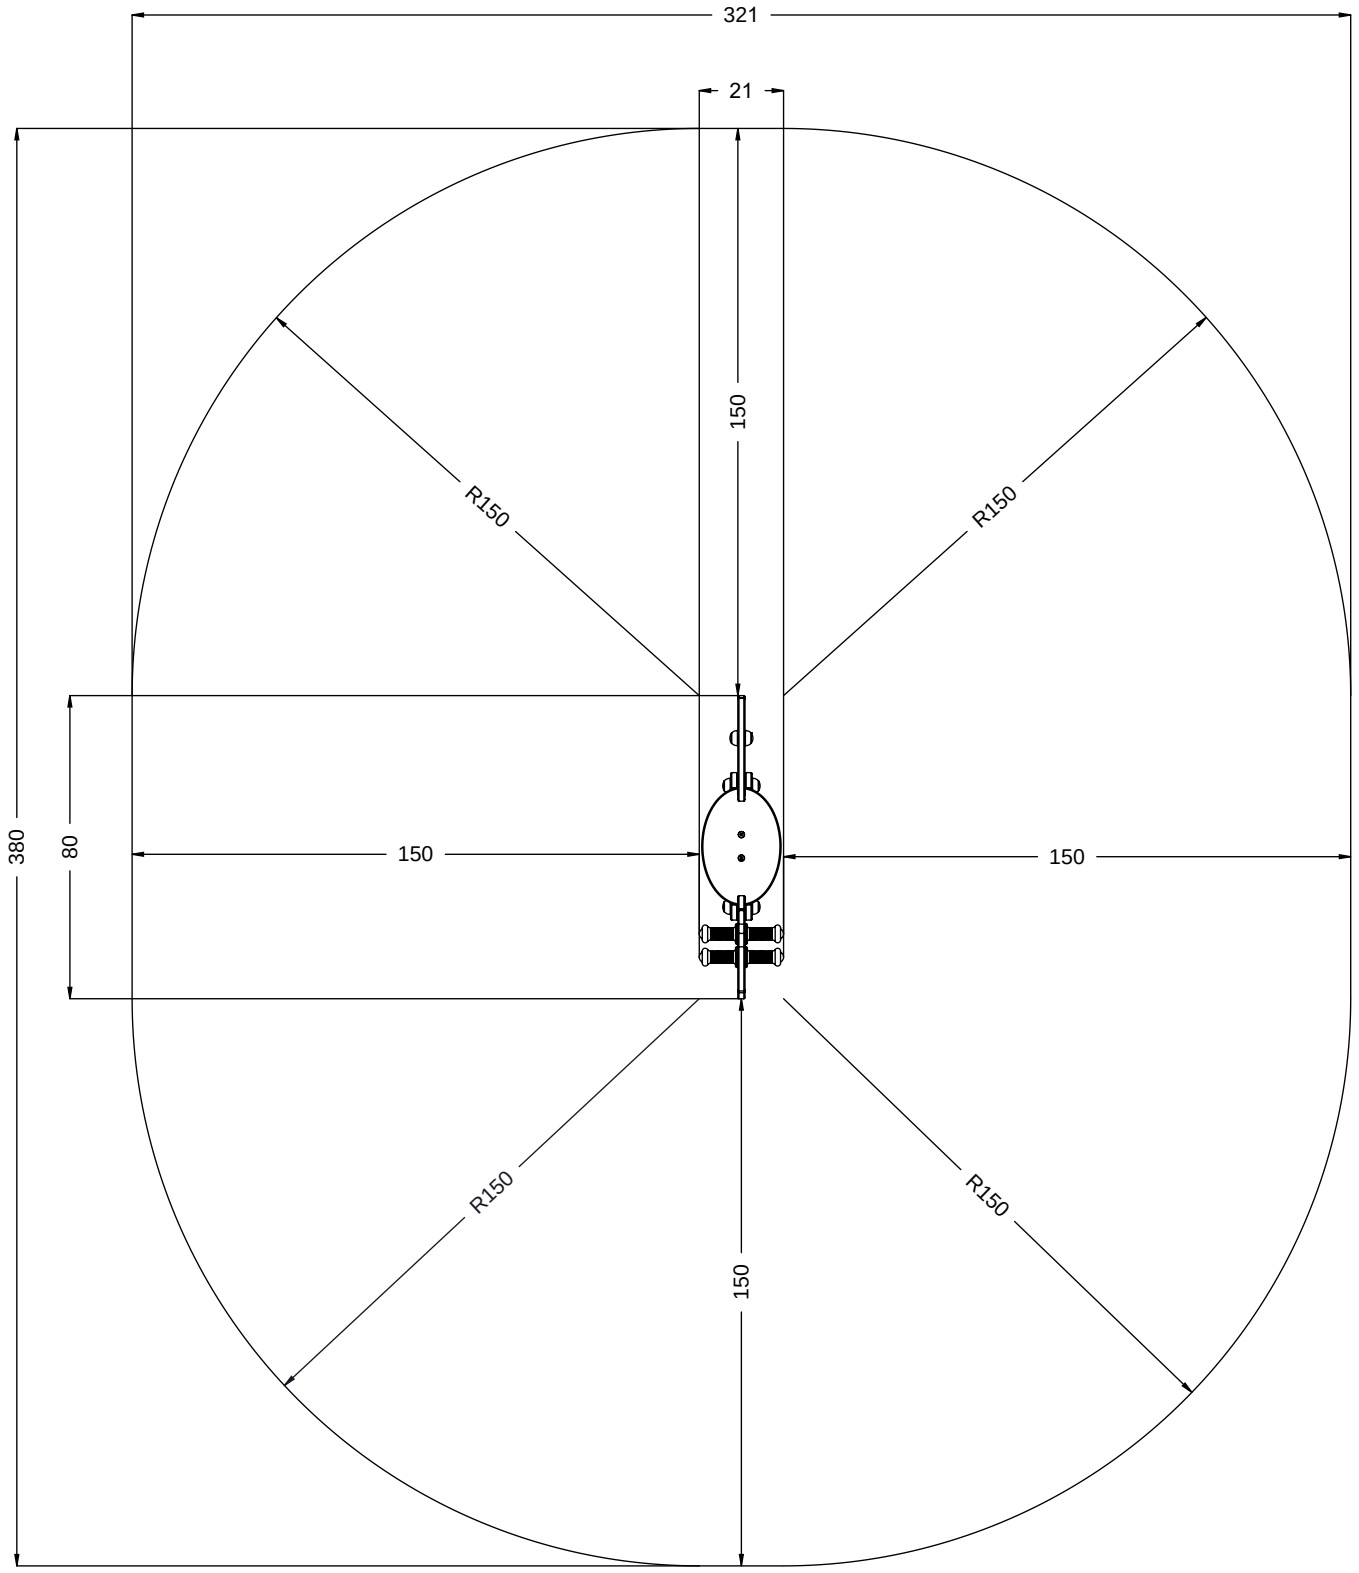

[cm]

vinci
play