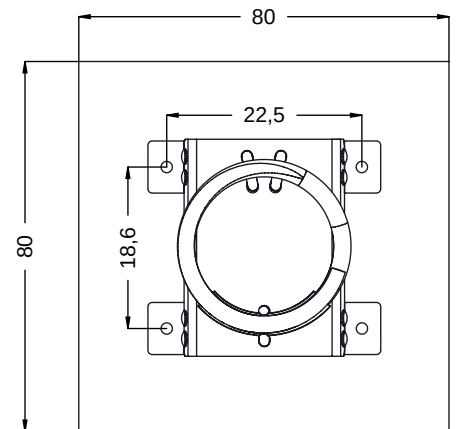

vinci
play

K17

K3

	K3
M12x120 x4	
NOT INCLUDED	

[cm]

vinci
play

061140
x1

061141
x1

K17

SP1 x1

SP3 x1

K3

SP1 x1

[cm]

vinci
play

SP2 x1

[cm]

vinci
play

Part No:
 000000-
 00000

000000-00000

vinci
 play

[cm]